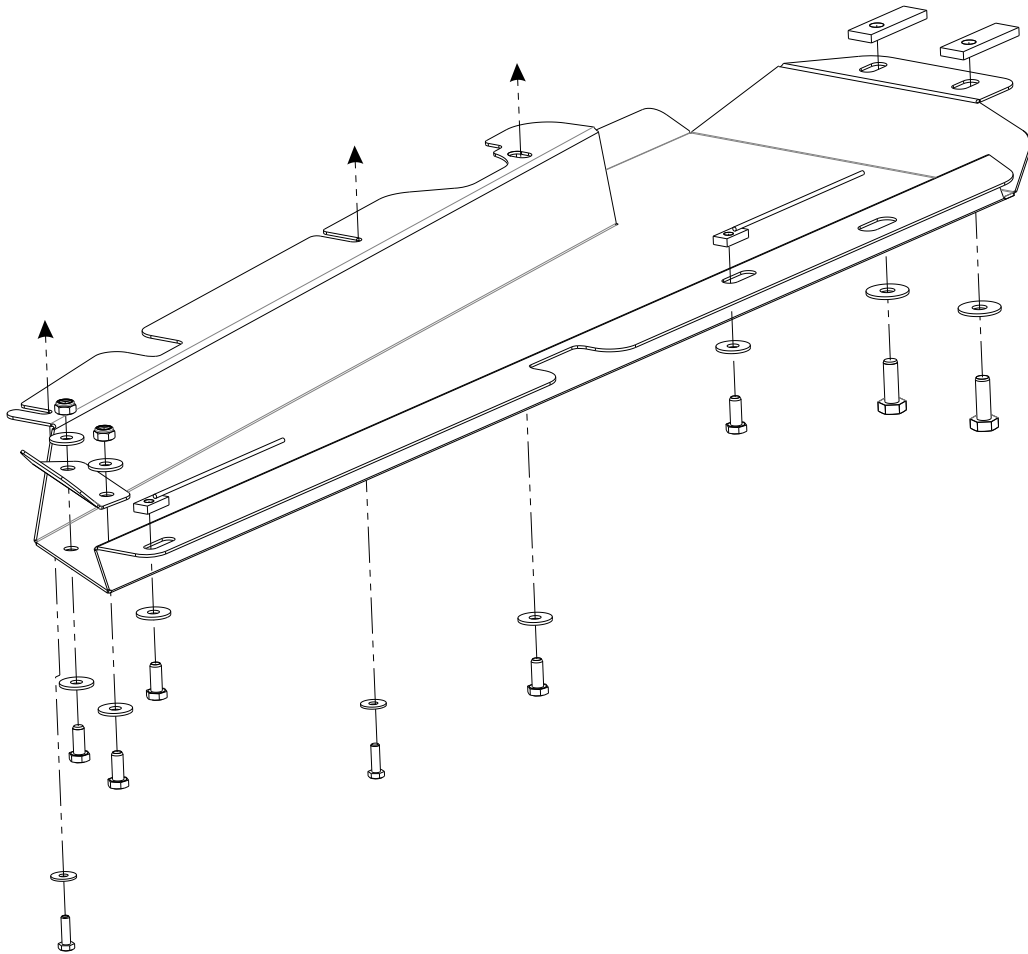

RU

GB

INSTALLATION MANUAL
SKID PLATE FOR AIR CONDITIONING PIPES

HONDA Stepwgn 1,5 AT FWD

2015- 

09.4740/09.4741

16/12/20

1/6

 /
 Location/Position Arrow

 /
 Movement Arrow

 /
 Screw Arrow

1X

1X

M8

2X

Ø6

2X

M6 20

2X

Ø8

7X

M8 20

5X

Ø10

2X

M10 30

2X

3003

2X

2X