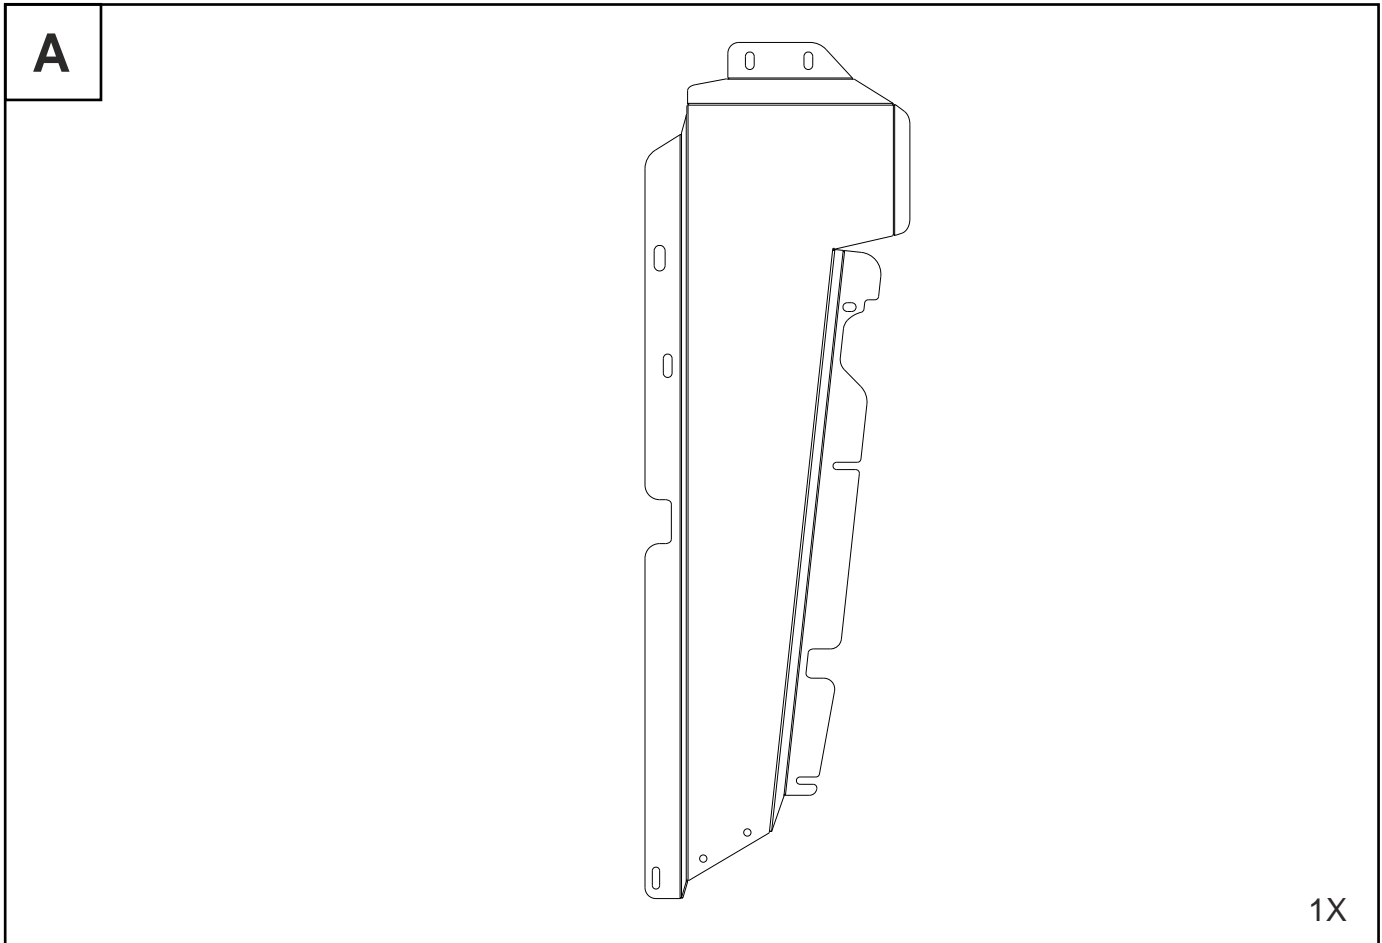

 /
 Location/Position Arrow

 /
 Movement Arrow

 /
 Screw Arrow

1X

1X

M8

2X

Ø6