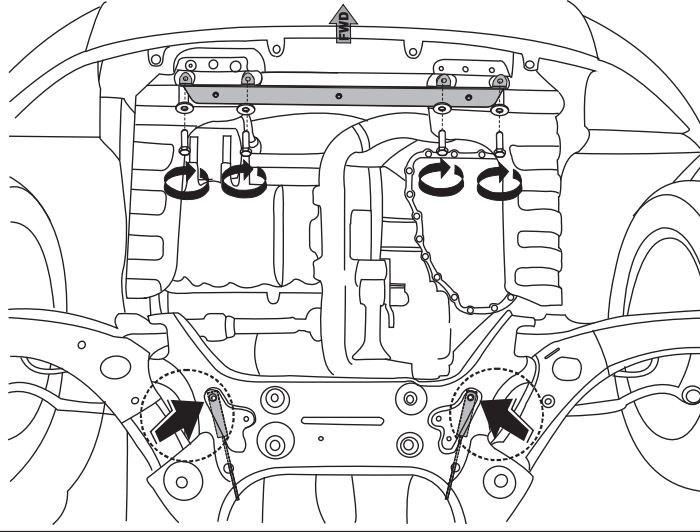

KIA MOTORS

Part number:

R40102K001

1

2

3