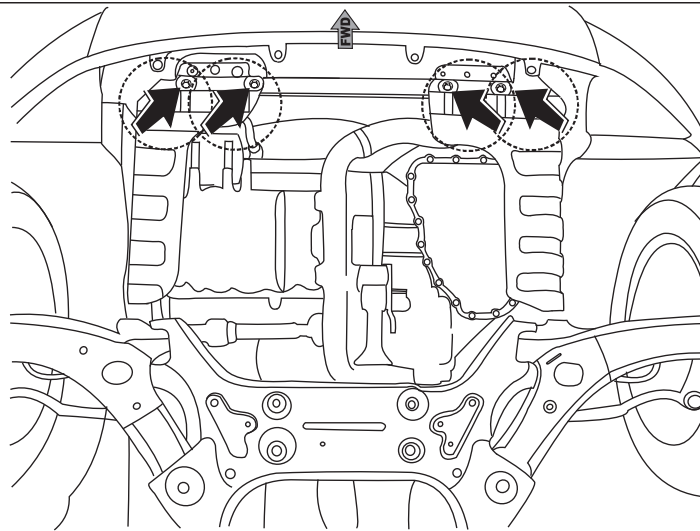

KIA MOTORS

Part number:

R40102K001

1