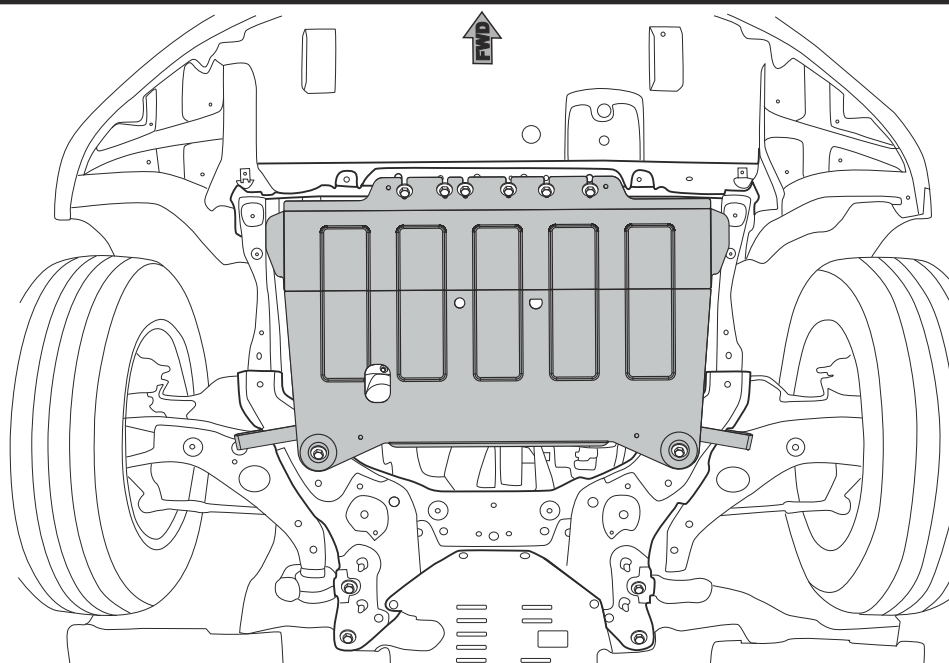

3

Regular fasteners

2

24 Nm

1

47 Nm

4

5